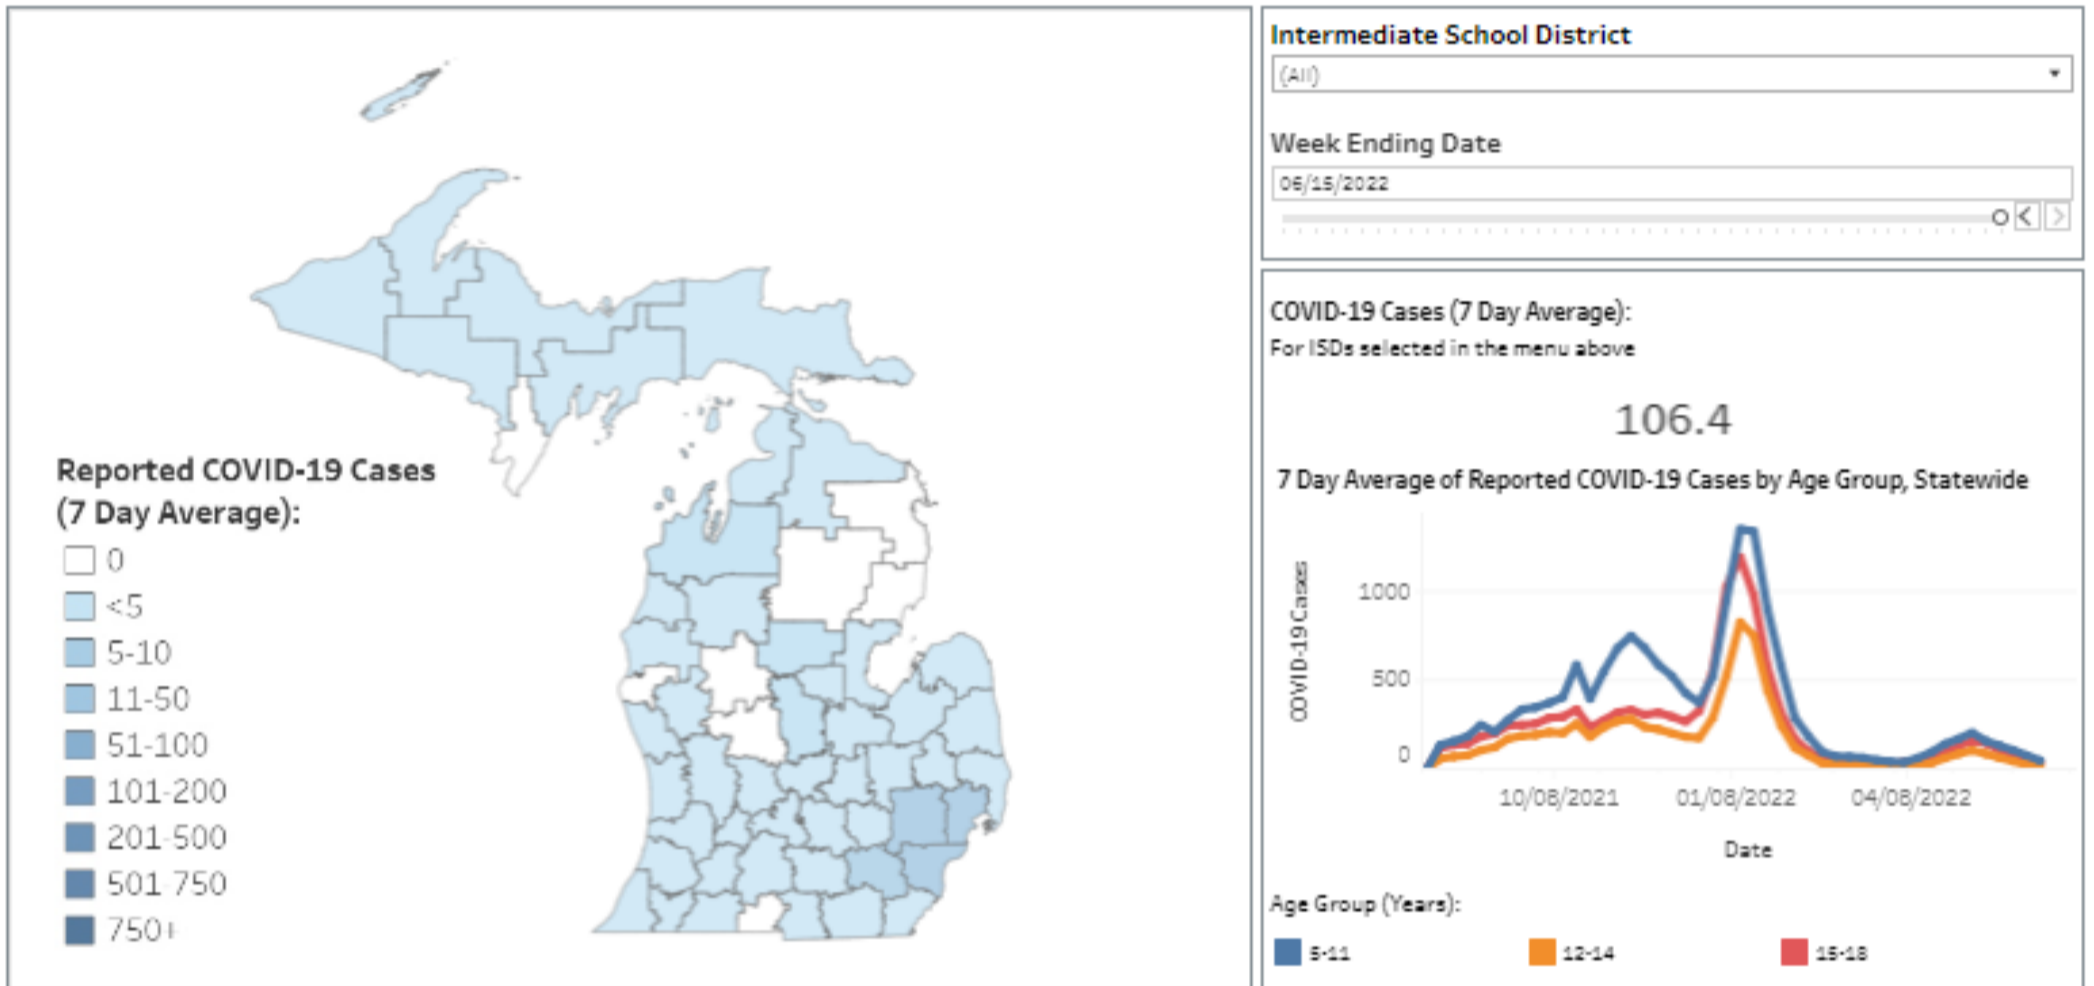

Coronavirus

K-12 Aged ISD Reporting

Intermediate School Districts | School Districts | About

Michigan Intermediate School District COVID-19 Case Reporting

The map below displays the 7-day average of newly reported COVID-19 cases for school aged residents (ages 5 to 18 years) by their Michigan Intermediate School District (ISD). The geocoding is based on the residential address on record and not the student's enrollment. The 7-day case average for the defined date range can be viewed by hovering over the jurisdiction on the map or by selecting the ISD from the drop down list in the right panel. Adjusting the date scale will change the 7-day average on the map for the selected date.