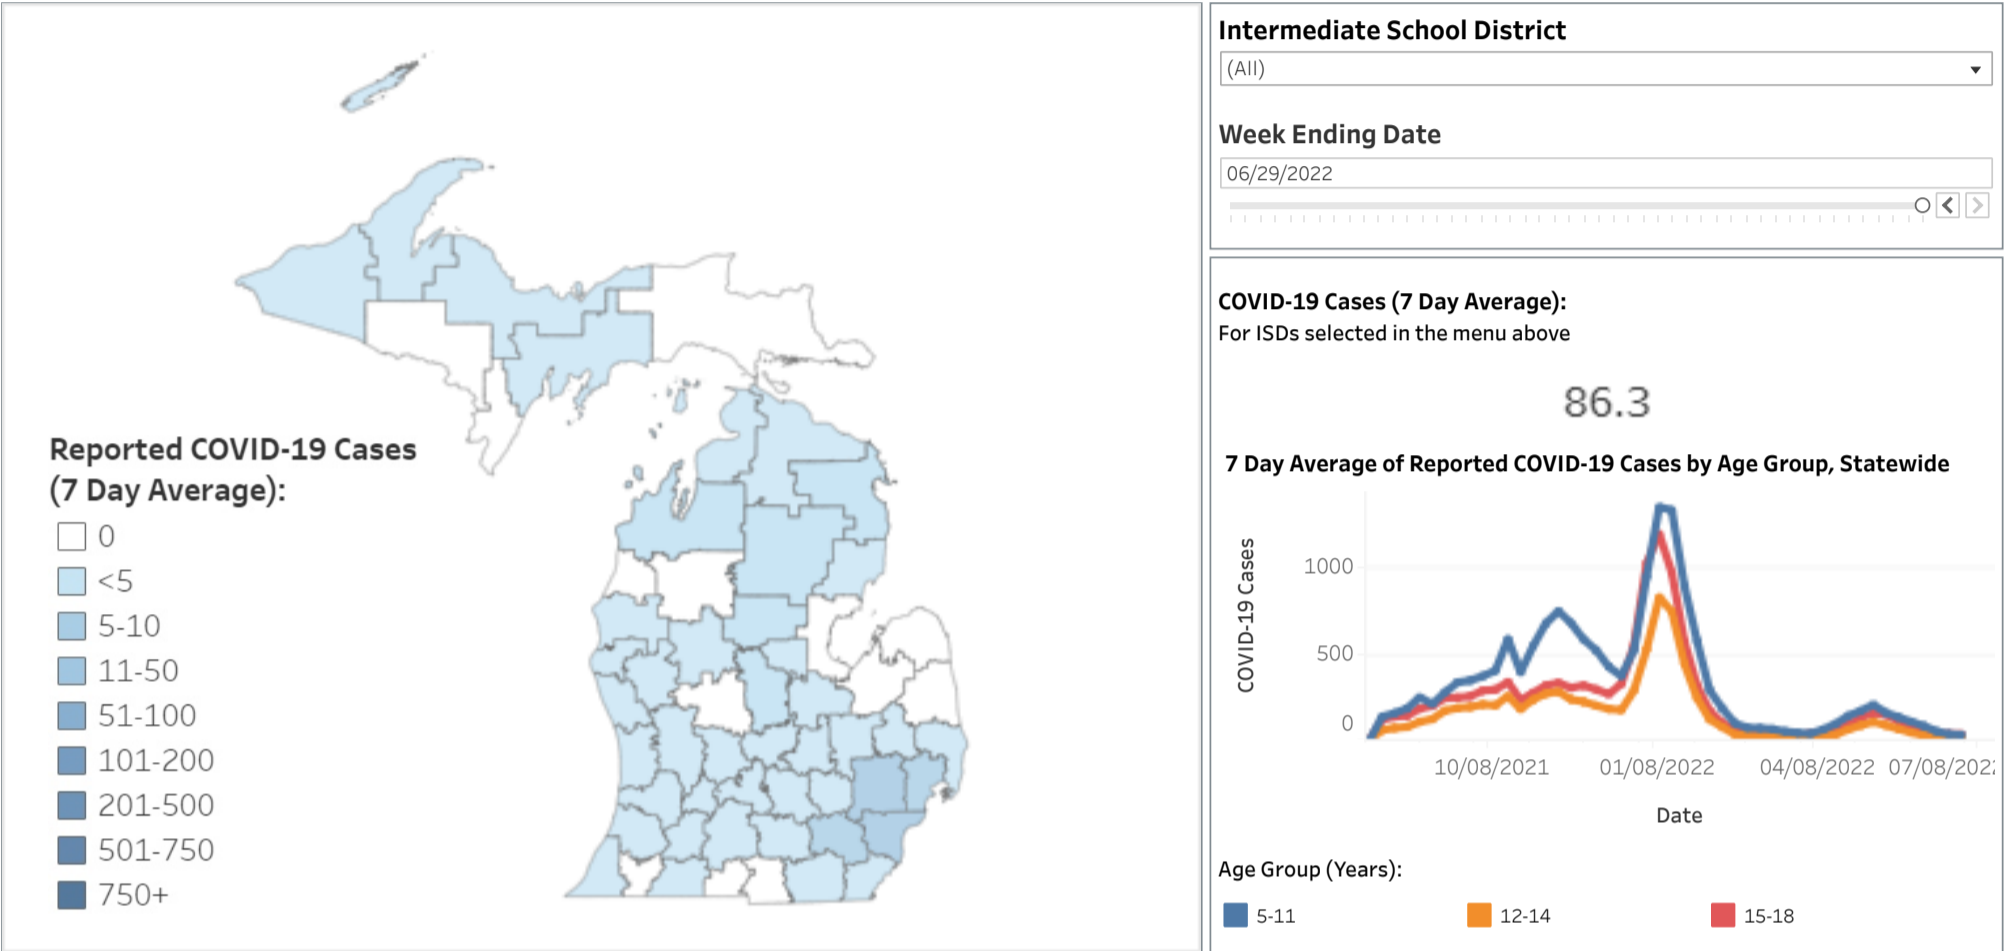

<https://scholarworks.wmich.edu/michigan-covid-data-state-outbreak/215>

This Article is brought to you for free and open access by the Michigan COVID-19 State Data at ScholarWorks at WMU. It has been accepted for inclusion in Michigan COVID-19 Outbreak Reports by an authorized administrator of ScholarWorks at WMU. For more information, please contact wmu-scholarworks@wmich.edu.

Coronavirus

K-12 Aged ISD Reporting

Michigan Intermediate School District COVID-19 Case Reporting

The map below displays the 7-day average of newly reported COVID-19 cases for school aged residents (ages 5 to 18 years) by their Michigan Intermediate School District (ISD). The geocoding is based on the residential address on record and not the student's enrollment. The 7-day case average for the defined date range can be viewed by hovering over the jurisdiction on the map or by selecting the ISD from the drop down list in the right panel. Adjusting the date scale will change the 7-day average on the map for the selected date.

Michigan Intermediate School District COVID-19 Case Reporting

The map below displays the 7-day average of newly reported COVID-19 cases for school aged residents (ages 5 to 18 years) by their Michigan Intermediate School District (ISD). The geocoding is based on the residential address on record and not the student's enrollment. The 7-day case average for the defined date range can be viewed by hovering over the jurisdiction on the map or by selecting the ISD from the drop down list in the right panel. Adjusting the date scale will change the 7-day average on the map for the selected date.