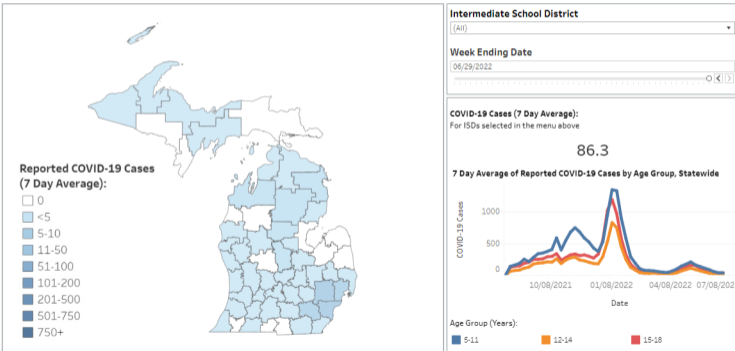

Coronavirus

K-12 Aged ISD Reporting

Michigan Intermediate School District COVID-19 Case Reporting

The map below displays the 7-day average of newly reported COVID-19 cases for school aged residents (ages 5 to 18 years) by their Michigan Intermediate School District (ISD). The geocoding is based on the residential address on record and not the student's enrollment. The 7-day case average for the defined date range can be viewed by hovering over the jurisdiction on the map or by selecting the ISD from the drop down list in the right panel. Adjusting the date scale will change the 7-day average on the map for the selected date.

Michigan Intermediate School District COVID-19 Case Reporting

The map below displays the 7-day average of newly reported COVID-19 cases for school aged residents (ages 5 to 18 years) by their Michigan Intermediate School District (ISD). The geocoding is based on the residential address on record and not the student's enrollment. The 7-day case average for the defined date range can be viewed by hovering over the jurisdiction on the map or by selecting the ISD from the drop down list in the right panel. Adjusting the date scale will change the 7-day average on the map for the selected date.

Data Source: Michigan Disease Surveillance System (MDSS)

Last Updated: 7/5/2022

Michigan School District COVID-19 Case Reporting

The map below displays the 7-day average of newly reported COVID-19 cases for school aged residents (ages 5 to 18 years) by their Michigan school district. The geocoding is based on the residential address on record and not the student's enrollment. The 7-day case average for the defined date range can be viewed by hovering over the jurisdiction on the map or by selecting the school district from the drop down list in the right panel. Adjusting the date scale will change the 7-day average on the map for the selected date.