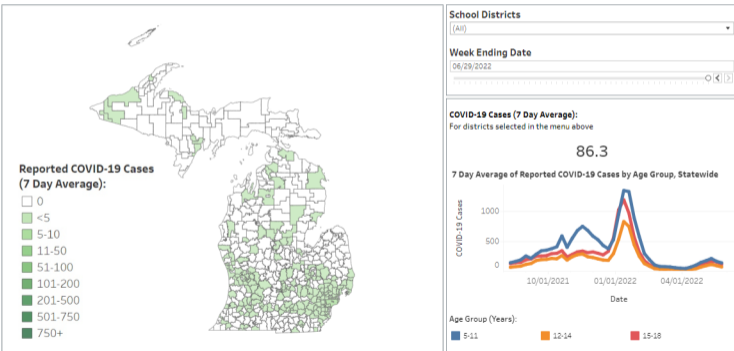

Coronavirus

K-12 Aged ISD Reporting

Michigan Intermediate School District COVID-19 Case Reporting

The map below displays the 7-day average of newly reported COVID-19 cases for school aged residents (ages 5 to 18 years) by their Michigan Intermediate School District (ISD). The geocoding is based on the residential address on record and not the student's enrollment. The 7-day case average for the defined date range can be viewed by hovering over the jurisdiction on the map or by selecting the ISD from the drop down list in the right panel. Adjusting the date scale will change the 7-day average on the map for the selected date.

Michigan Intermediate School District COVID-19 Case Reporting

The map below displays the 7-day average of newly reported COVID-19 cases for school aged residents (ages 5 to 18 years) by their Michigan Intermediate School District (ISD). The geocoding is based on the residential address on record and not the student's enrollment. The 7-day case average for the defined date range can be viewed by hovering over the jurisdiction on the map or by selecting the ISD from the drop down list in the right panel. Adjusting the date scale will change the 7-day average on the map for the selected date.

Data Source: Michigan Disease Surveillance System (MDSS)

Last Updated: 7/5/2022

Michigan School District COVID-19 Case Reporting

The map below displays the 7-day average of newly reported COVID-19 cases for school aged residents (ages 5 to 18 years) by their Michigan school district. The geocoding is based on the residential address on record and not the student's enrollment. The 7-day case average for the defined date range can be viewed by hovering over the jurisdiction on the map or by selecting the school district from the drop down list in the right panel. Adjusting the date scale will change the 7-day average on the map for the selected date.