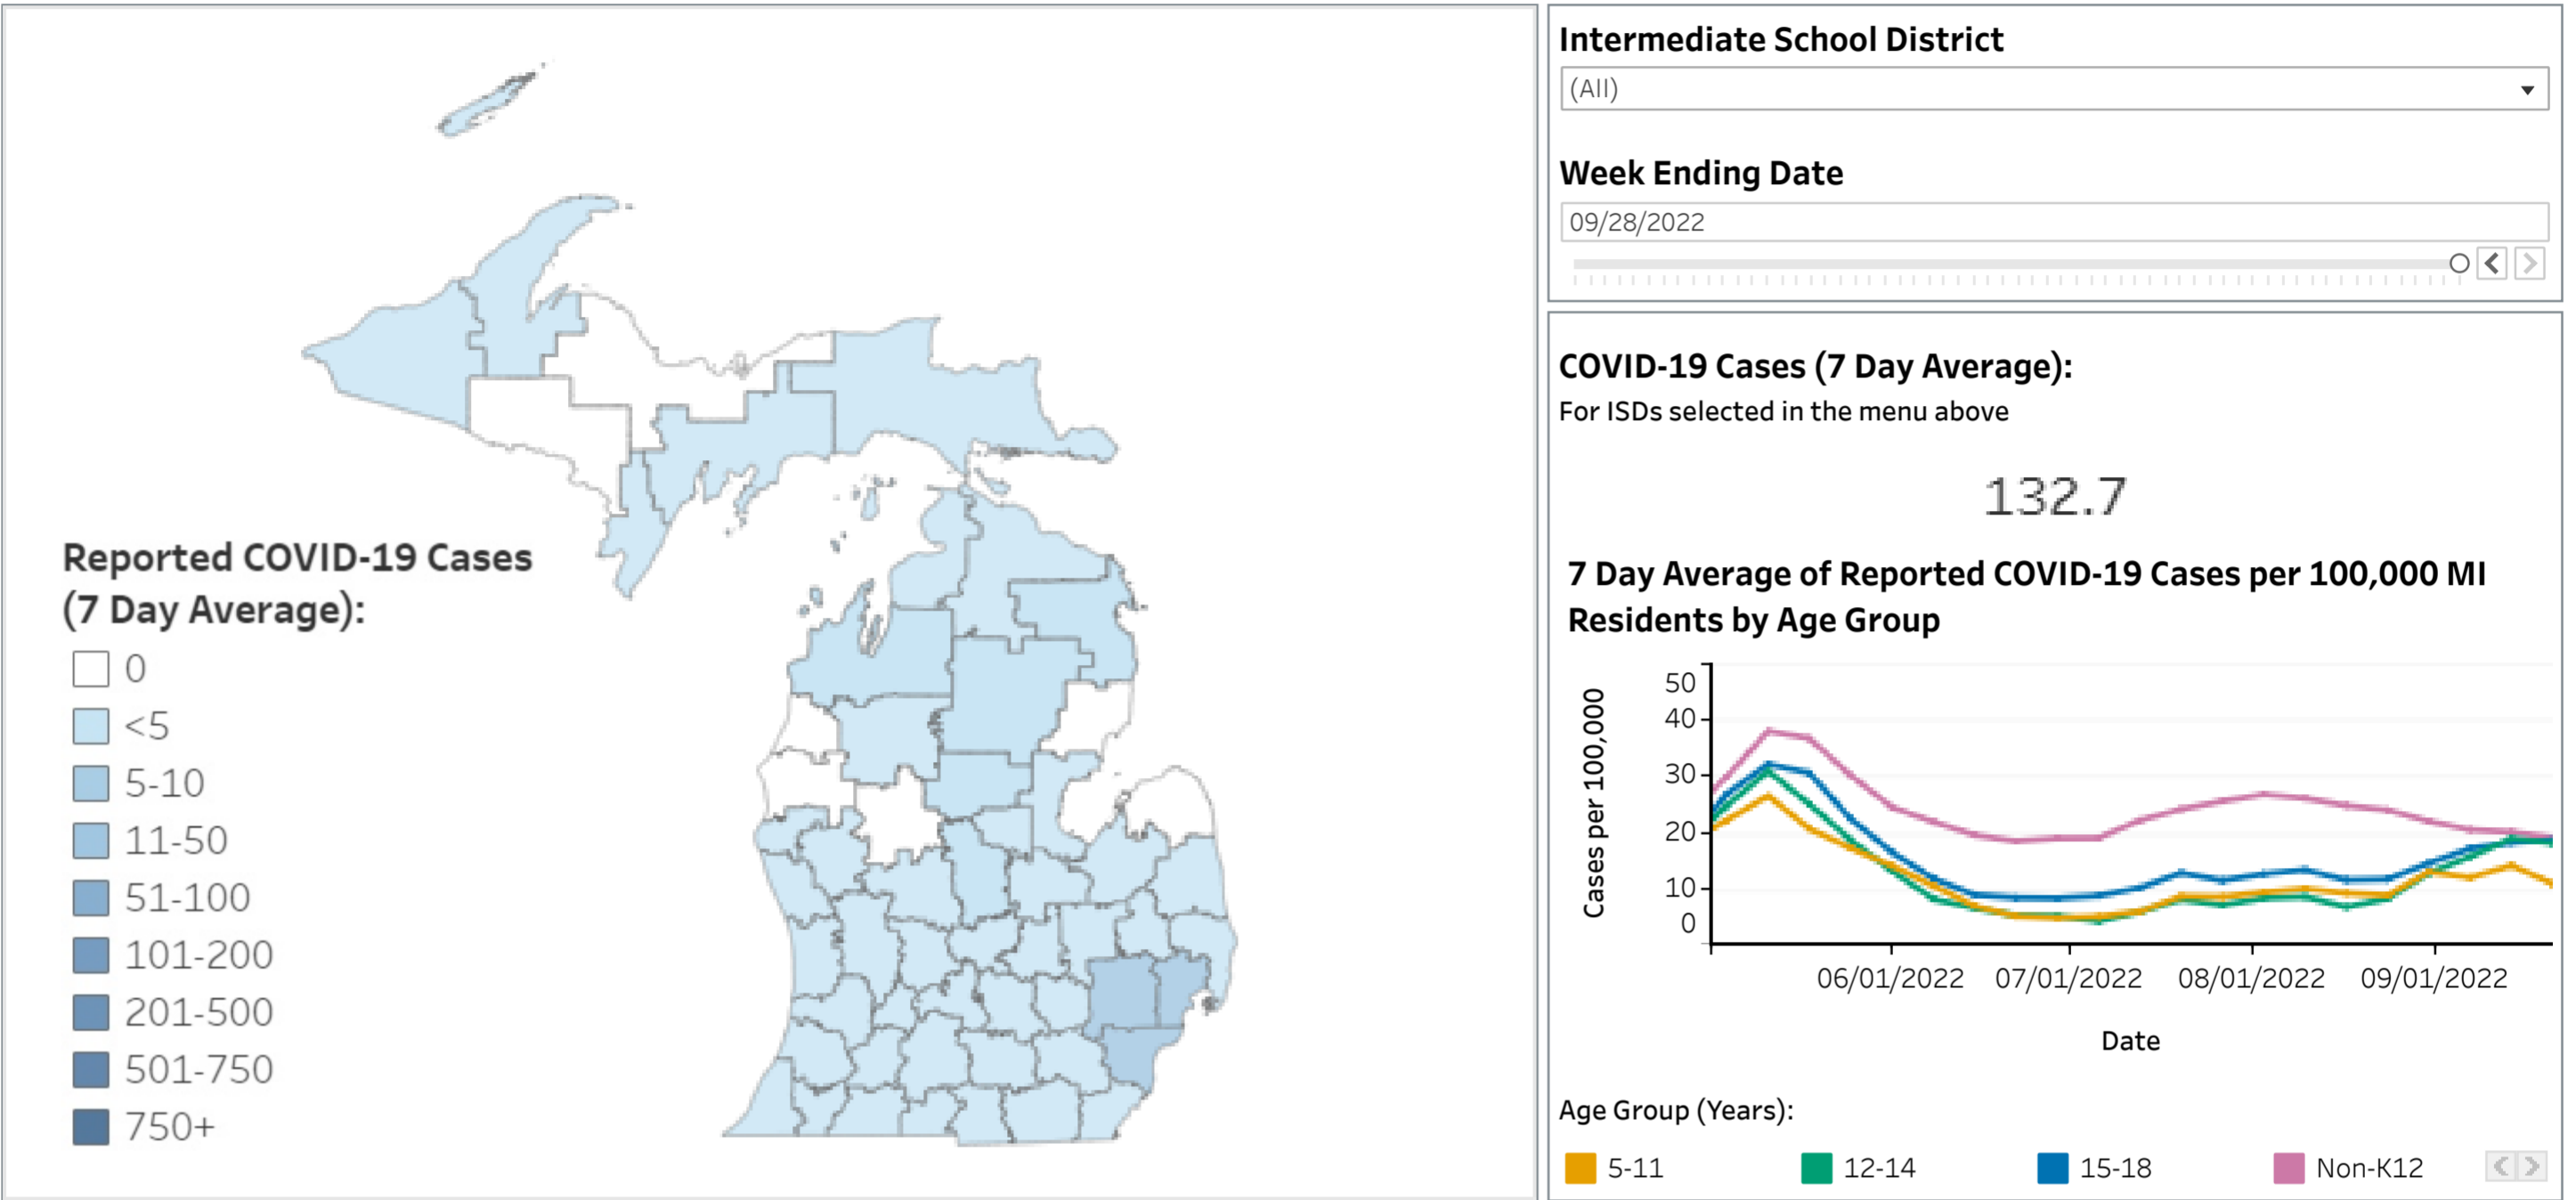

### Michigan Intermediate School District COVID-19 Case Reporting

The map below displays the 7-day average of newly reported COVID-19 cases for school aged residents (ages 5 to 18 years) by their Michigan Intermediate School District (ISD). The geocoding is based on the residential address on record and not the student's enrollment. The 7-day case average for the defined date range can be viewed by hovering over the jurisdiction on the map or by selecting the ISD from the drop down list in the right panel. Adjusting the date scale will change the 7-day average on the map for the selected date. Trends displayed in the bottom right figure represent the 7-day average of reported COVID-19 cases per 100,000 Michigan residents in the specified age group and are not calculated using enrollment data.