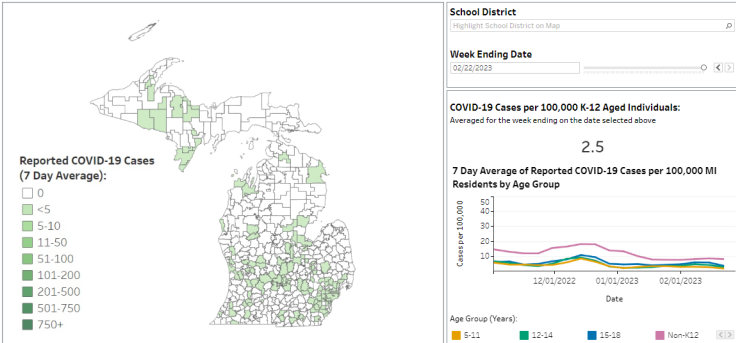

Michigan Intermediate School District COVID-19 Case Reporting

The map below displays the 7-day average of newly reported COVID-19 cases for school aged residents (ages 5 to 18 years) by their Michigan Intermediate School District (ISD). The geocoding is based on the residential address on record and not the student's enrollment. The 7-day case average for the defined date range can be viewed by hovering over the jurisdiction on the map or by selecting the ISD from the drop down list in the right panel. Adjusting the date scale will change the 7-day average on the map for the selected date. Trends displayed in the bottom right figure represent the 7-day average of reported COVID-19 cases per 100,000 Michigan residents in the specified age group and are not calculated using enrollment data.

Data Source: Michigan Disease Surveillance System (MDSS)

Last Updated: 2/28/2023

Michigan School District COVID-19 Case Reporting

The map below displays the 7-day average of newly reported COVID-19 cases for school aged residents (ages 5 to 18 years) by their Michigan school district. The geocoding is based on the residential address on record and not the student's enrollment. The 7-day case average for the defined date range can be viewed by hovering over the jurisdiction on the map or by selecting the school district from the drop down list in the right panel. Adjusting the date scale will change the 7-day average on the map for the selected date. Trends displayed in the bottom right figure represent the 7-day average of reported COVID-19 cases per 100,000 Michigan residents in the specified age group and are not calculated using enrollment data.