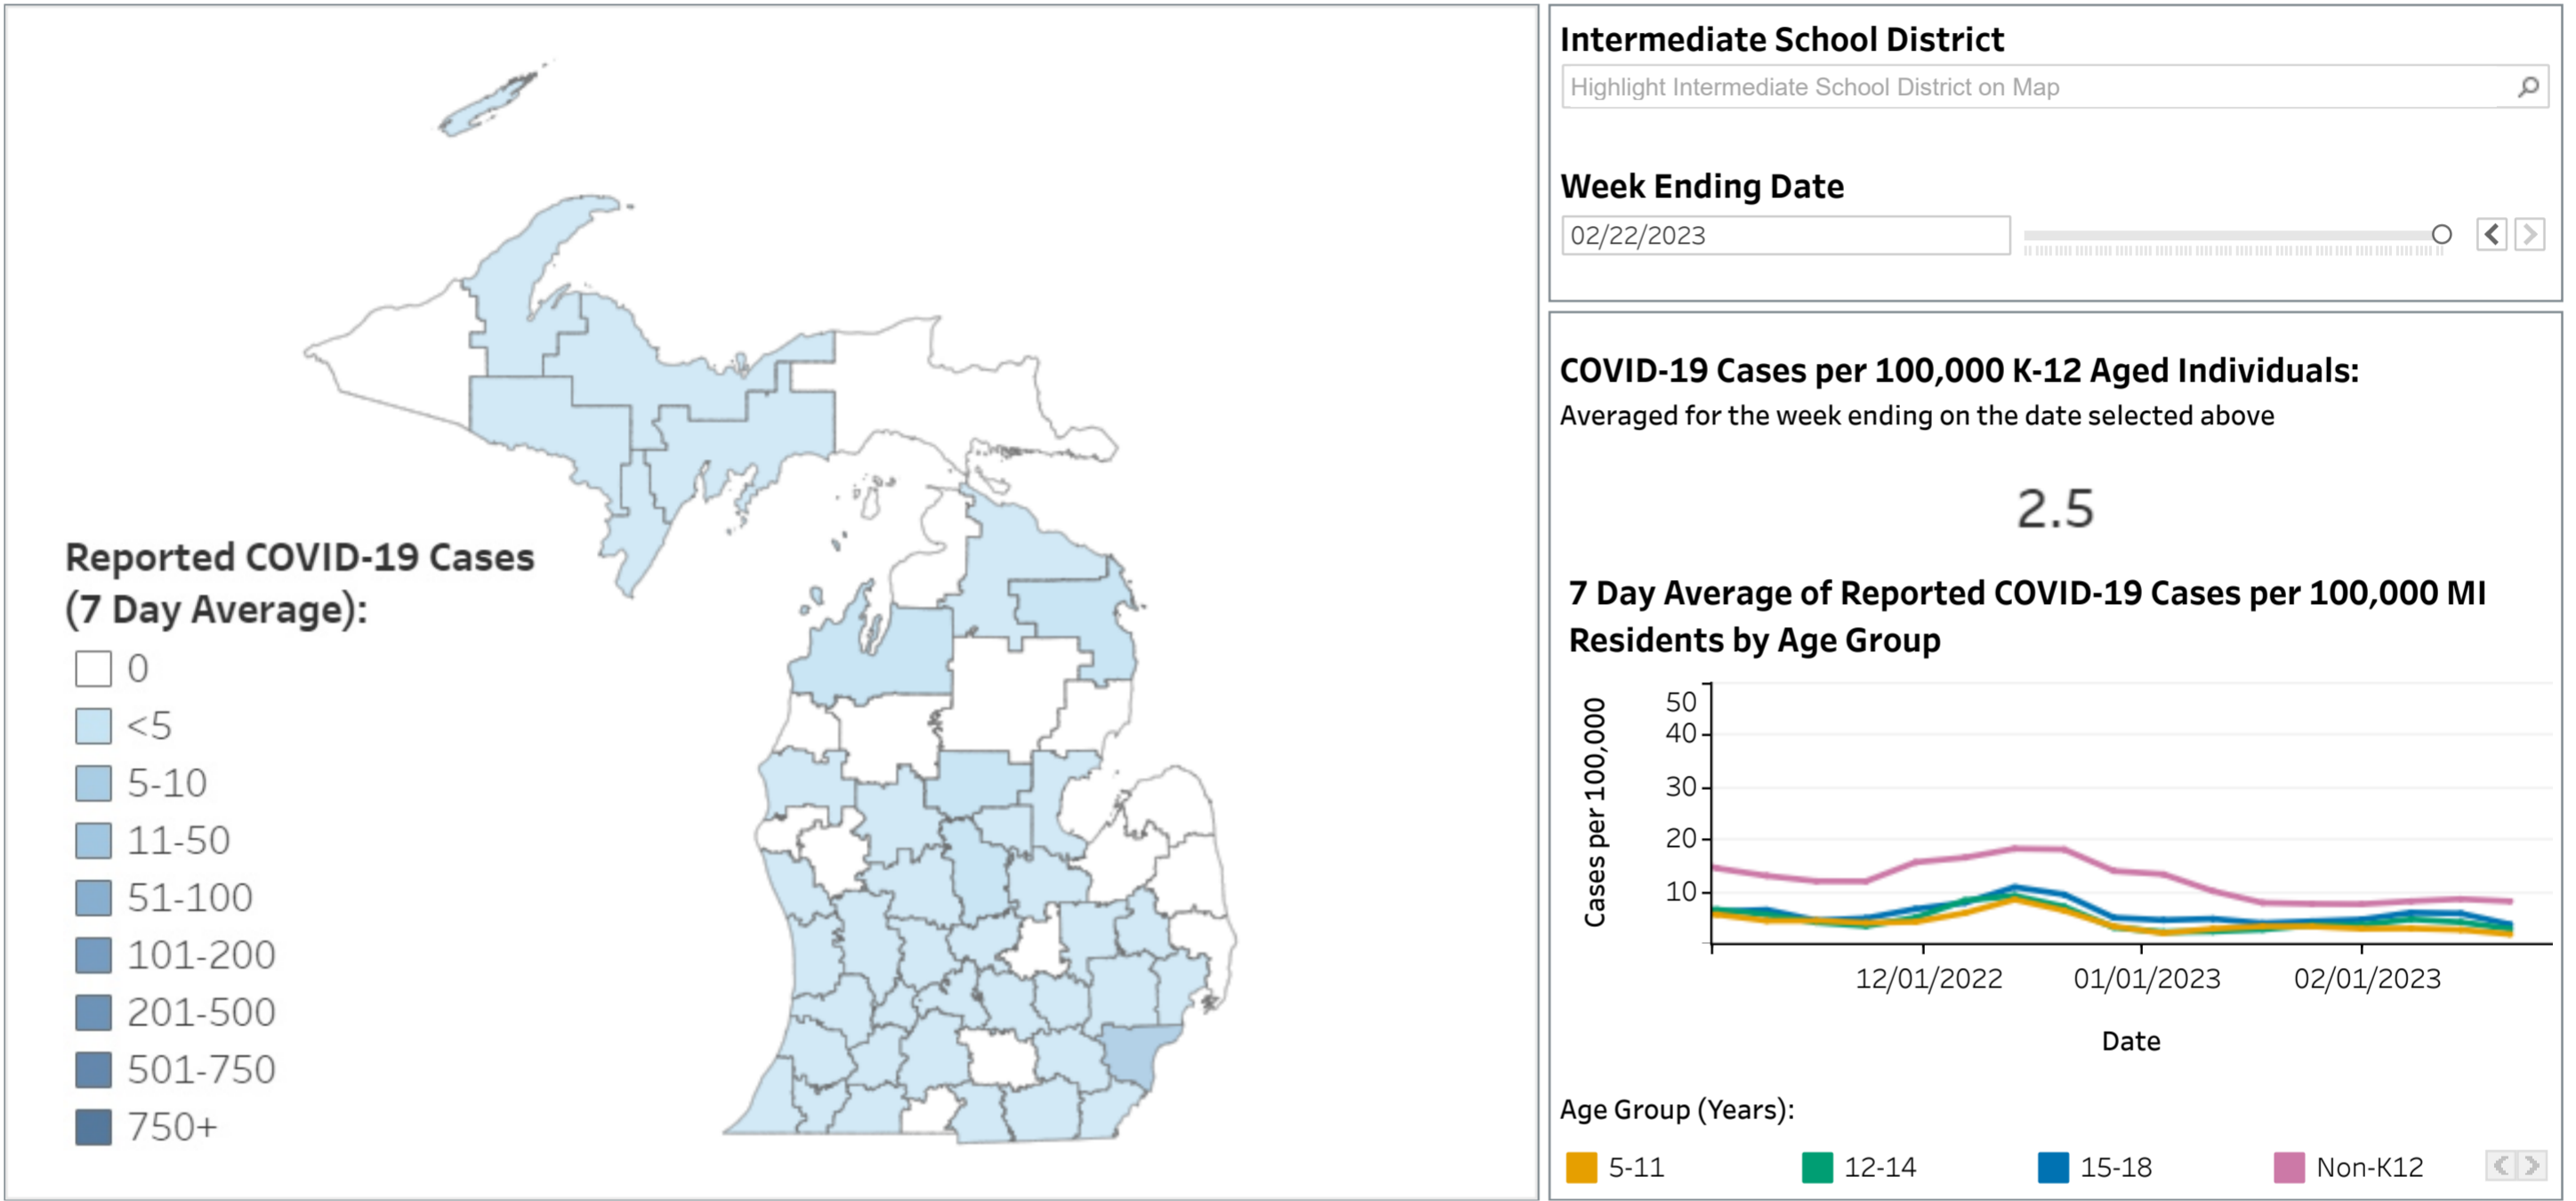

Coronavirus

K-12 Aged ISD Reporting

Michigan Intermediate School District COVID-19 Case Reporting

The map below displays the 7-day average of newly reported COVID-19 cases for school aged residents (ages 5 to 18 years) by their Michigan Intermediate School District (ISD). The geocoding is based on the residential address on record and not the student's enrollment. The 7-day case average for the defined date range can be viewed by hovering over the jurisdiction on the map or by selecting the ISD from the drop down list in the right panel. Adjusting the date scale will change the 7-day average on the map for the selected date. Trends displayed in the bottom right figure represent the 7-day average of reported COVID-19 cases per 100,000 Michigan residents in the specified age group and are not calculated using enrollment data.

Michigan Intermediate School District COVID-19 Case Reporting

The map below displays the 7-day average of newly reported COVID-19 cases for school aged residents (ages 5 to 18 years) by their Michigan Intermediate School District (ISD). The geocoding is based on the residential address on record and not the student's enrollment. The 7-day case average for the defined date range can be viewed by hovering over the jurisdiction on the map or by selecting the ISD from the drop down list in the right panel. Adjusting the date scale will change the 7-day average on the map for the selected date. Trends displayed in the bottom right figure represent the 7-day average of reported COVID-19 cases per 100,000 Michigan residents in the specified age group and are not calculated using enrollment data.