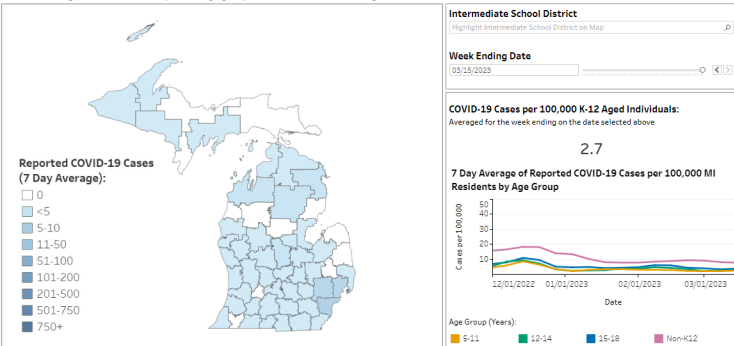

# Michigan Intermediate School District COVID-19 Case Reporting

The map below displays the 7-day average of newly reported COVID-19 cases for school aged residents (ages 5 to 18 years) by their Michigan Intermediate School District (ISD). The geocoding is based on the residential address on record and not the student's enrollment. The 7-day case average for the defined date range can be viewed by hovering over the jurisdiction on the map or by selecting the ISD from the drop down list in the right panel. Adjusting the date scale will change the 7-day average on the map for the selected date. Trends displayed in the bottom right figure represent the 7-day average of reported COVID-19 cases per 100,000 Michigan residents in the specified age group and are not calculated using enrollment data.

## Public Use Dataset

(Downloadable .xlsx file)

[K-12 Aged ISD Reporting 3 21 2023](#)