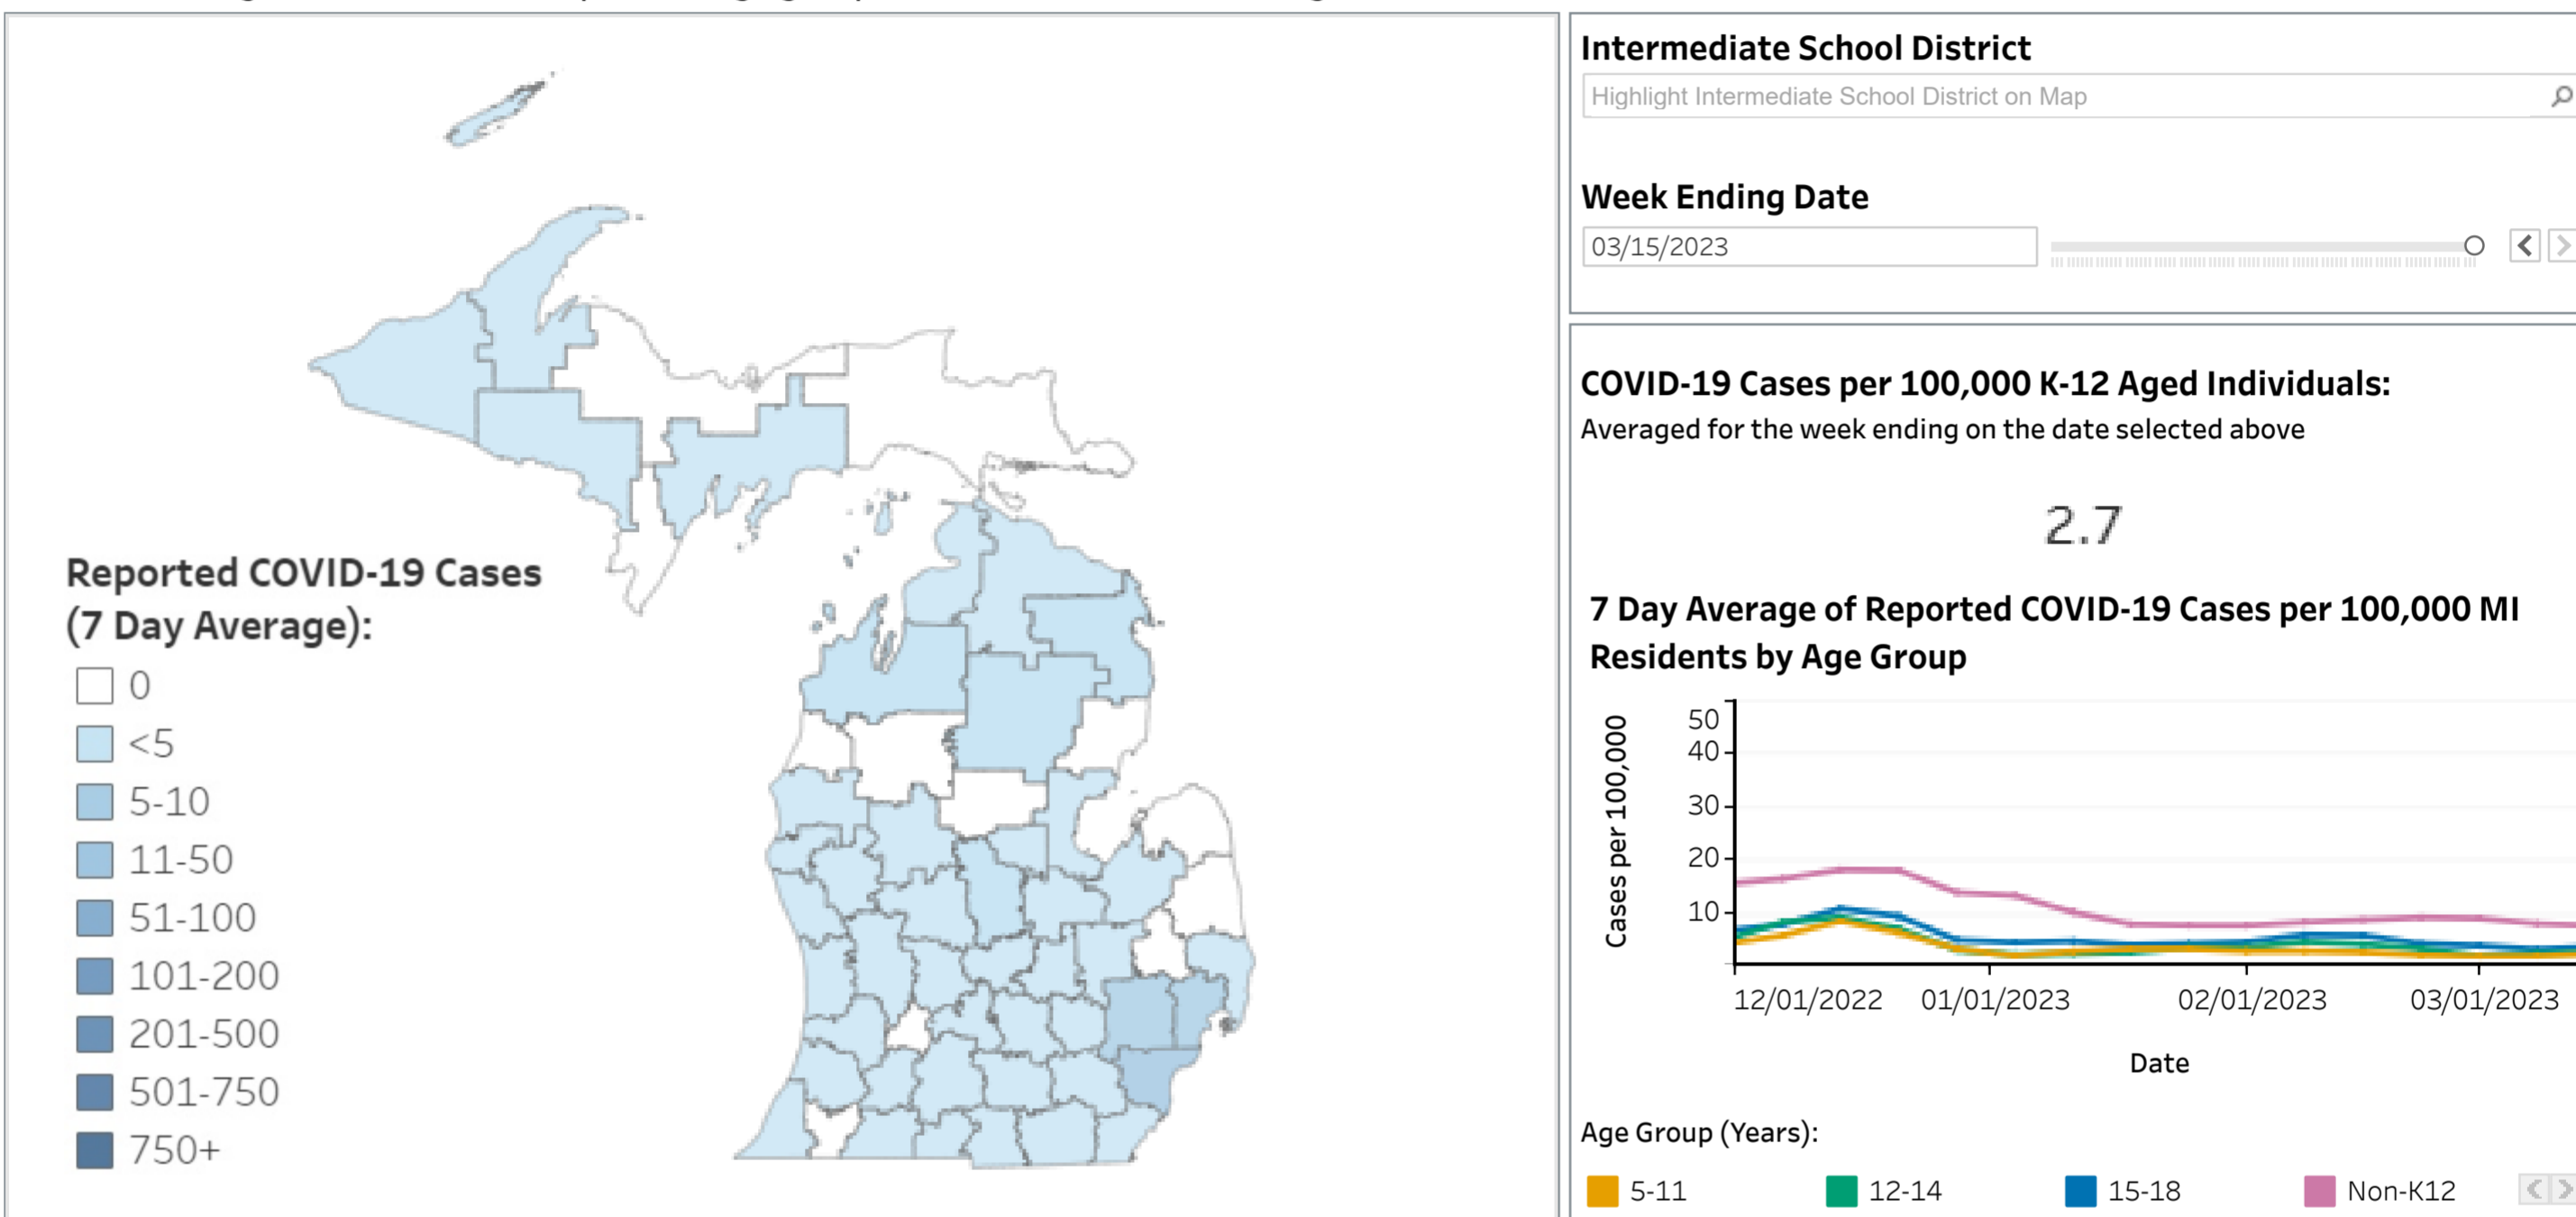

# Michigan Intermediate School District COVID-19 Case Reporting

The map below displays the 7-day average of newly reported COVID-19 cases for school aged residents (ages 5 to 18 years) by their Michigan Intermediate School District (ISD). The geocoding is based on the residential address on record and not the student's enrollment. The 7-day case average for the defined date range can be viewed by hovering over the jurisdiction on the map or by selecting the ISD from the drop down list in the right panel. Adjusting the date scale will change the 7-day average on the map for the selected date. Trends displayed in the bottom right figure represent the 7-day average of reported COVID-19 cases per 100,000 Michigan residents in the specified age group and are not calculated using enrollment data.