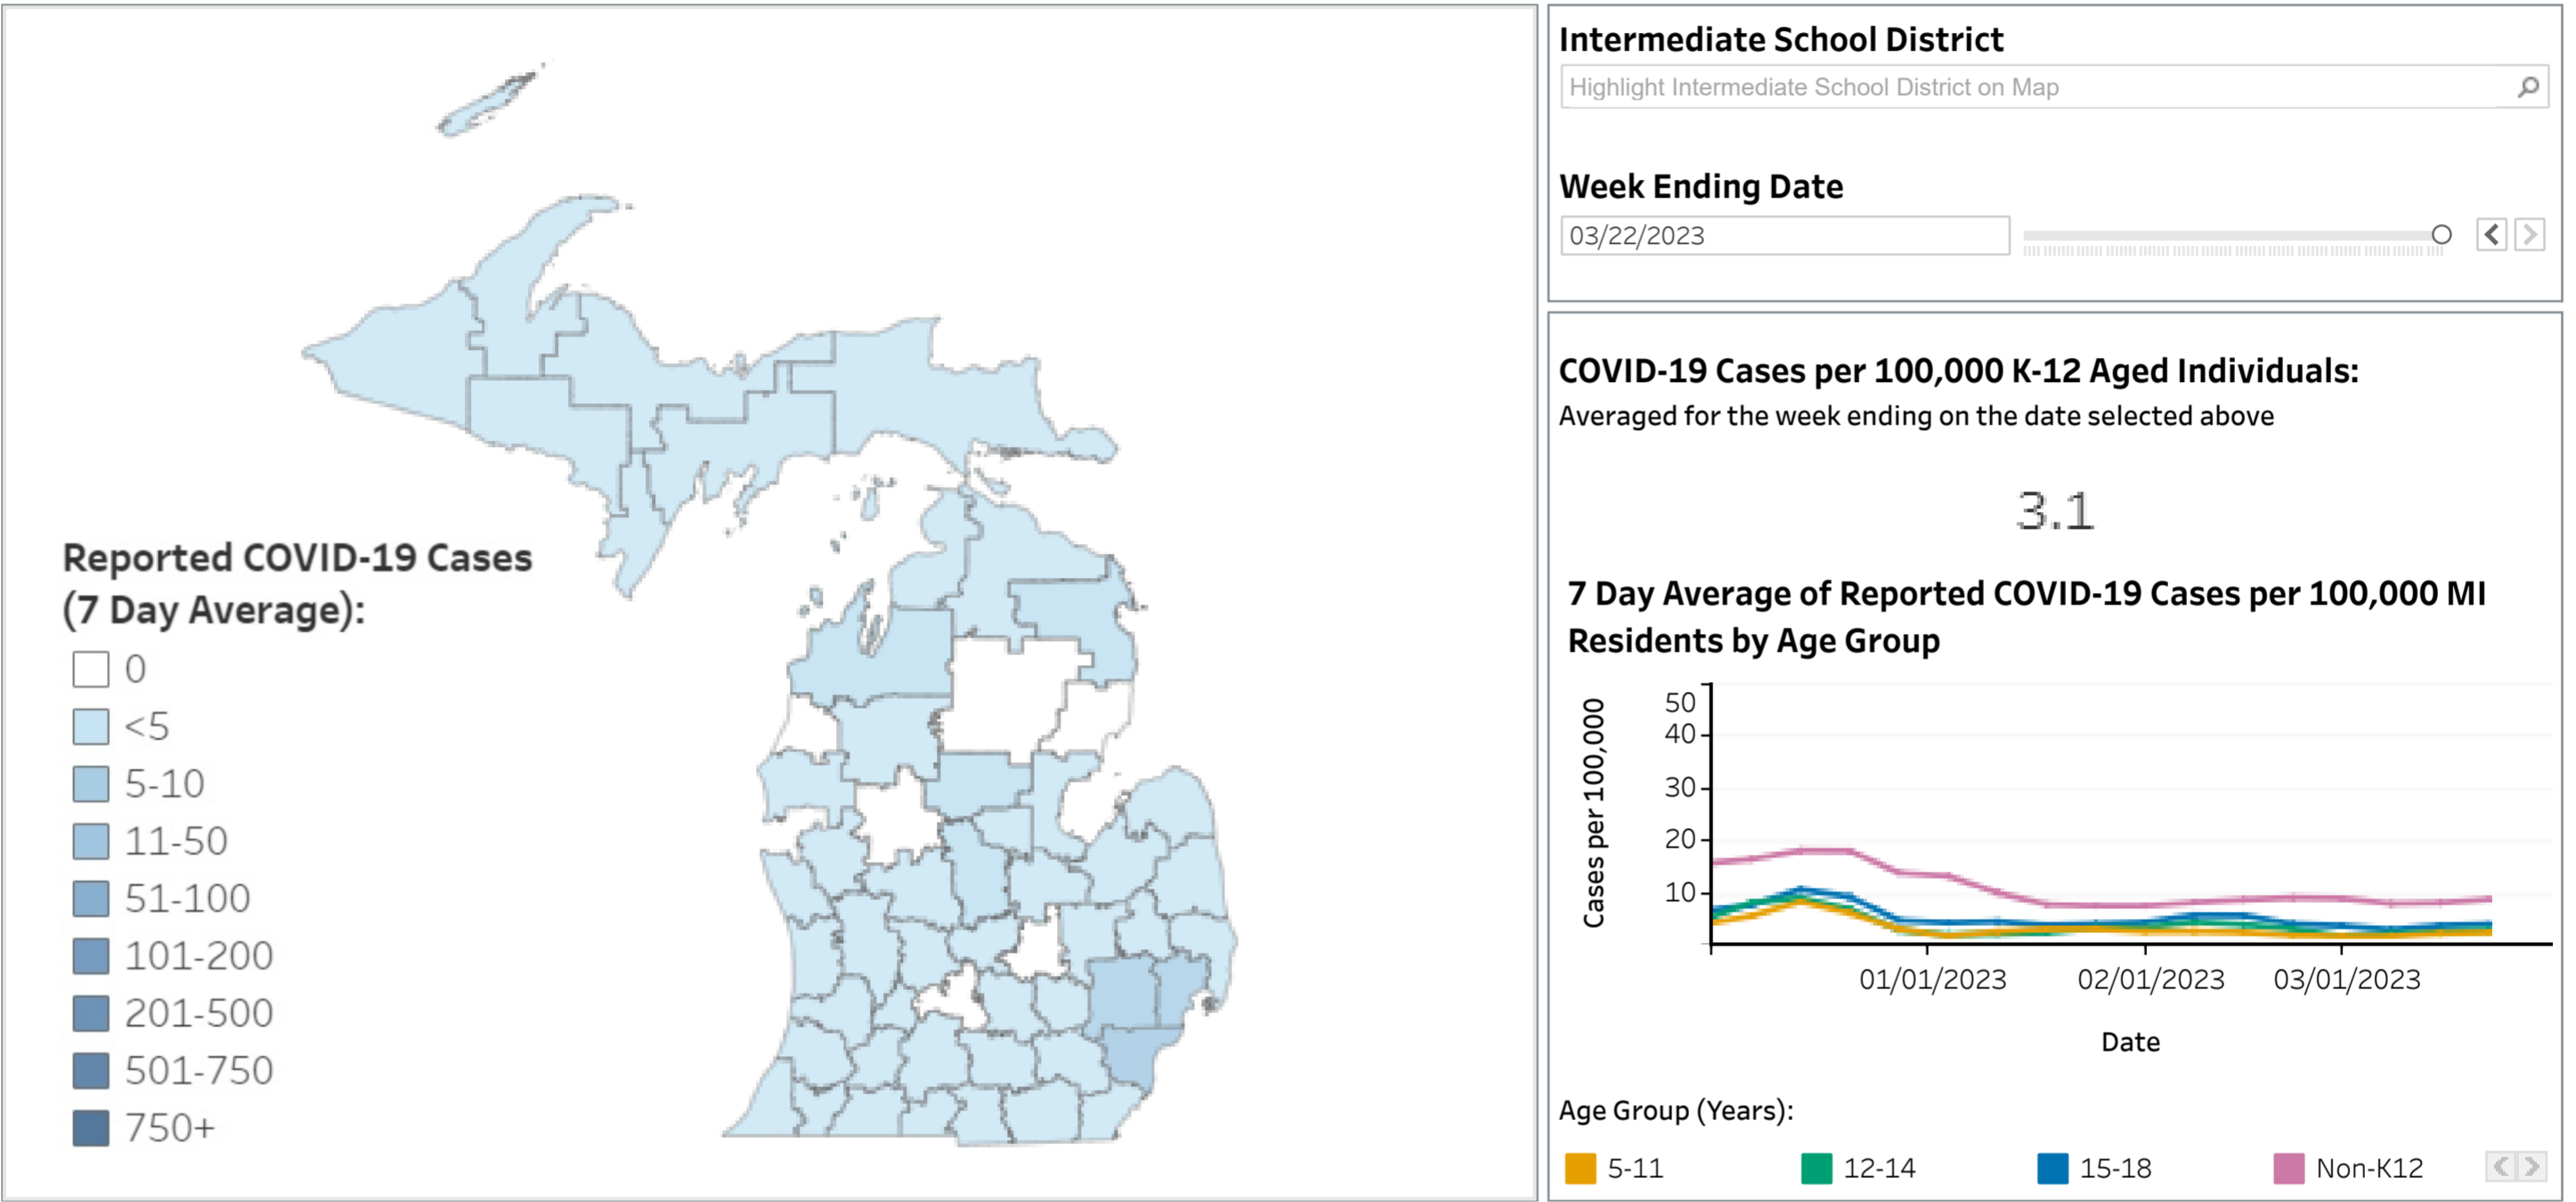

# Michigan Intermediate School District COVID-19 Case Reporting

The map below displays the 7-day average of newly reported COVID-19 cases for school aged residents (ages 5 to 18 years) by their Michigan Intermediate School District (ISD). The geocoding is based on the residential address on record and not the student's enrollment. The 7-day case average for the defined date range can be viewed by hovering over the jurisdiction on the map or by selecting the ISD from the drop down list in the right panel. Adjusting the date scale will change the 7-day average on the map for the selected date. Trends displayed in the bottom right figure represent the 7-day average of reported COVID-19 cases per 100,000 Michigan residents in the specified age group and are not calculated using enrollment data.