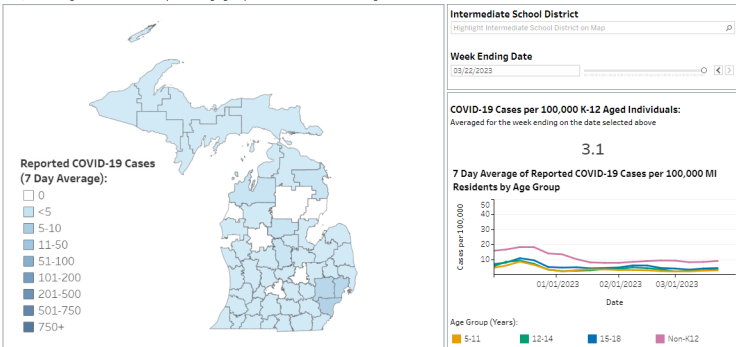

# Michigan Intermediate School District COVID-19 Case Reporting

The map below displays the 7-day average of newly reported COVID-19 cases for school aged residents (ages 5 to 18 years) by their Michigan Intermediate School District (ISD). The geocoding is based on the residential address on record and not the student's enrollment. The 7-day case average for the defined date range can be viewed by hovering over the jurisdiction on the map or by selecting the ISD from the drop down list in the right panel. Adjusting the date scale will change the 7-day average on the map for the selected date. Trends displayed in the bottom right figure represent the 7-day average of reported COVID-19 cases per 100,000 Michigan residents in the specified age group and are not calculated using enrollment data.

## Public Use Dataset

(Downloadable .xlsx file)

[K-12 Aged ISD Reporting 3 28 2023](#)