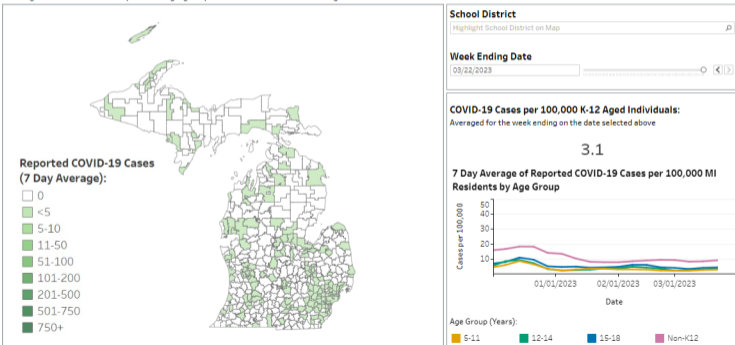

# Michigan Intermediate School District COVID-19 Case Reporting

The map below displays the 7-day average of newly reported COVID-19 cases for school aged residents (ages 5 to 18 years) by their Michigan Intermediate School District (ISD). The geocoding is based on the residential address on record and not the student's enrollment. The 7-day case average for the defined date range can be viewed by hovering over the jurisdiction on the map or by selecting the ISD from the drop down list in the right panel. Adjusting the date scale will change the 7-day average on the map for the selected date. Trends displayed in the bottom right figure represent the 7-day average of reported COVID-19 cases per 100,000 Michigan residents in the specified age group and are not calculated using enrollment data.

# Michigan School District COVID-19 Case Reporting

The map below displays the 7-day average of newly reported COVID-19 cases for school aged residents (ages 5 to 18 years) by their Michigan school district. The geocoding is based on the residential address on record and not the student's enrollment. The 7-day case average for the defined date range can be viewed by hovering over the jurisdiction on the map or by selecting the school district from the drop down list in the right hand panel. Adjusting the date scale will change the 7-day average on the map for the selected date. Trends displayed in the bottom right figure represent the 7-day average of reported COVID-19 cases per 100,000 Michigan residents in the specified age group and are not calculated using enrollment data.