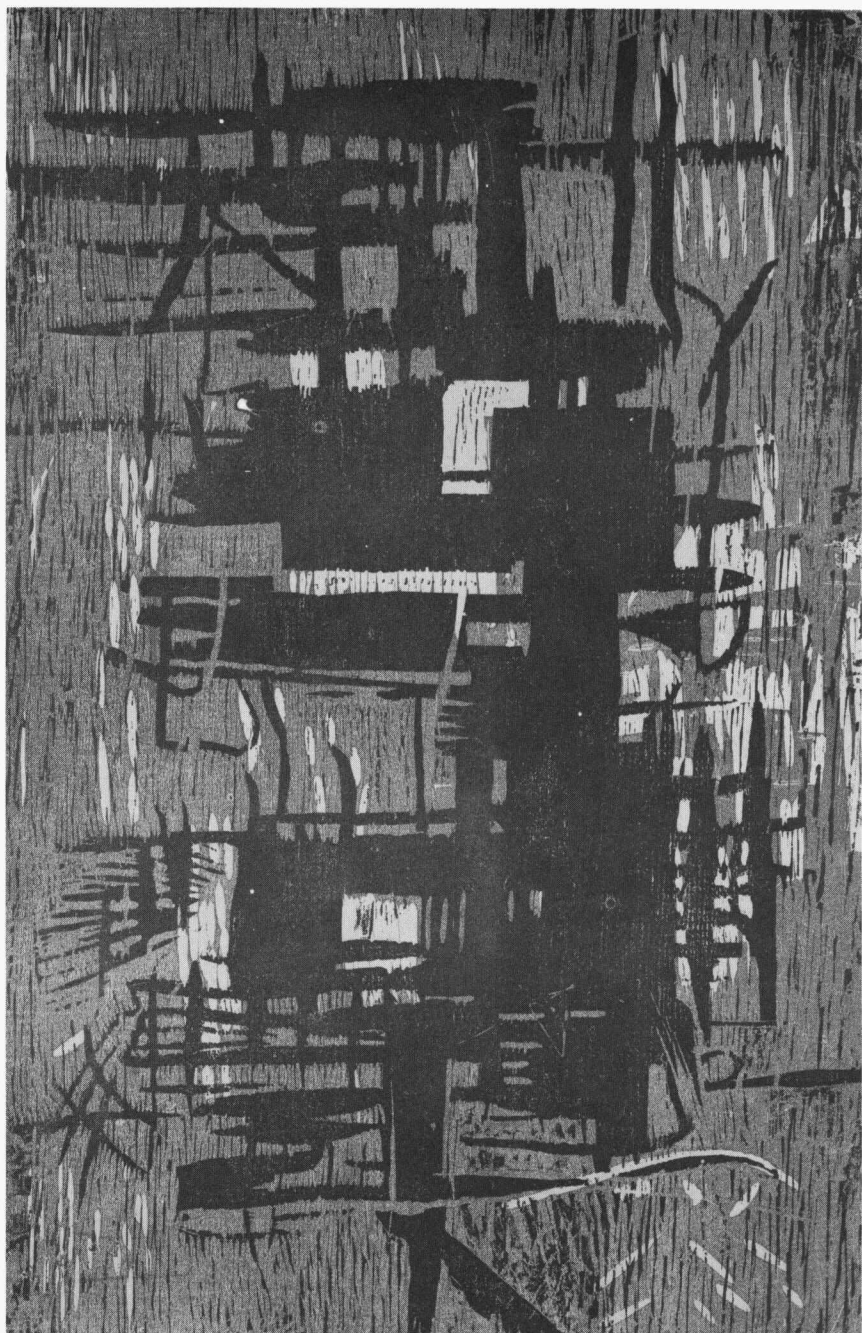

### Recommended Citation

Sladik, Pat (1961) "Disaster," *Calliope (1954-2001)*: Vol. 8 , Article 17.  
Available at: <https://scholarworks.wmich.edu/calliope/vol8/iss2/17>

This Art is brought to you for free and open access by the English at ScholarWorks at WMU. It has been accepted for inclusion in Calliope (1954-2001) by an authorized editor of ScholarWorks at WMU. For more information, please contact [wmu-scholarworks@wmich.edu](mailto:wmu-scholarworks@wmich.edu).

Title: DISASTER  
Artist: *PAT SLADIK*

Medium: Woodcut  
Size: 12" x 18"